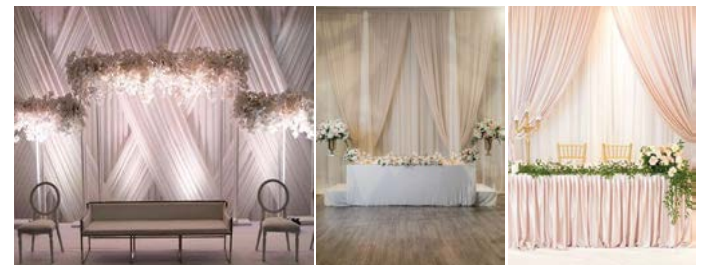

A La Carte

ADD 30 FT Backdrop to any look

$1150*

ADD Full Dividing Wall Draping to any look

$1400*

** NOTE: Please contact S2 Decor Events for alternative arrangements if more than 220 guests

*$195 set up fee must be added if not part of a package to any a la cart item